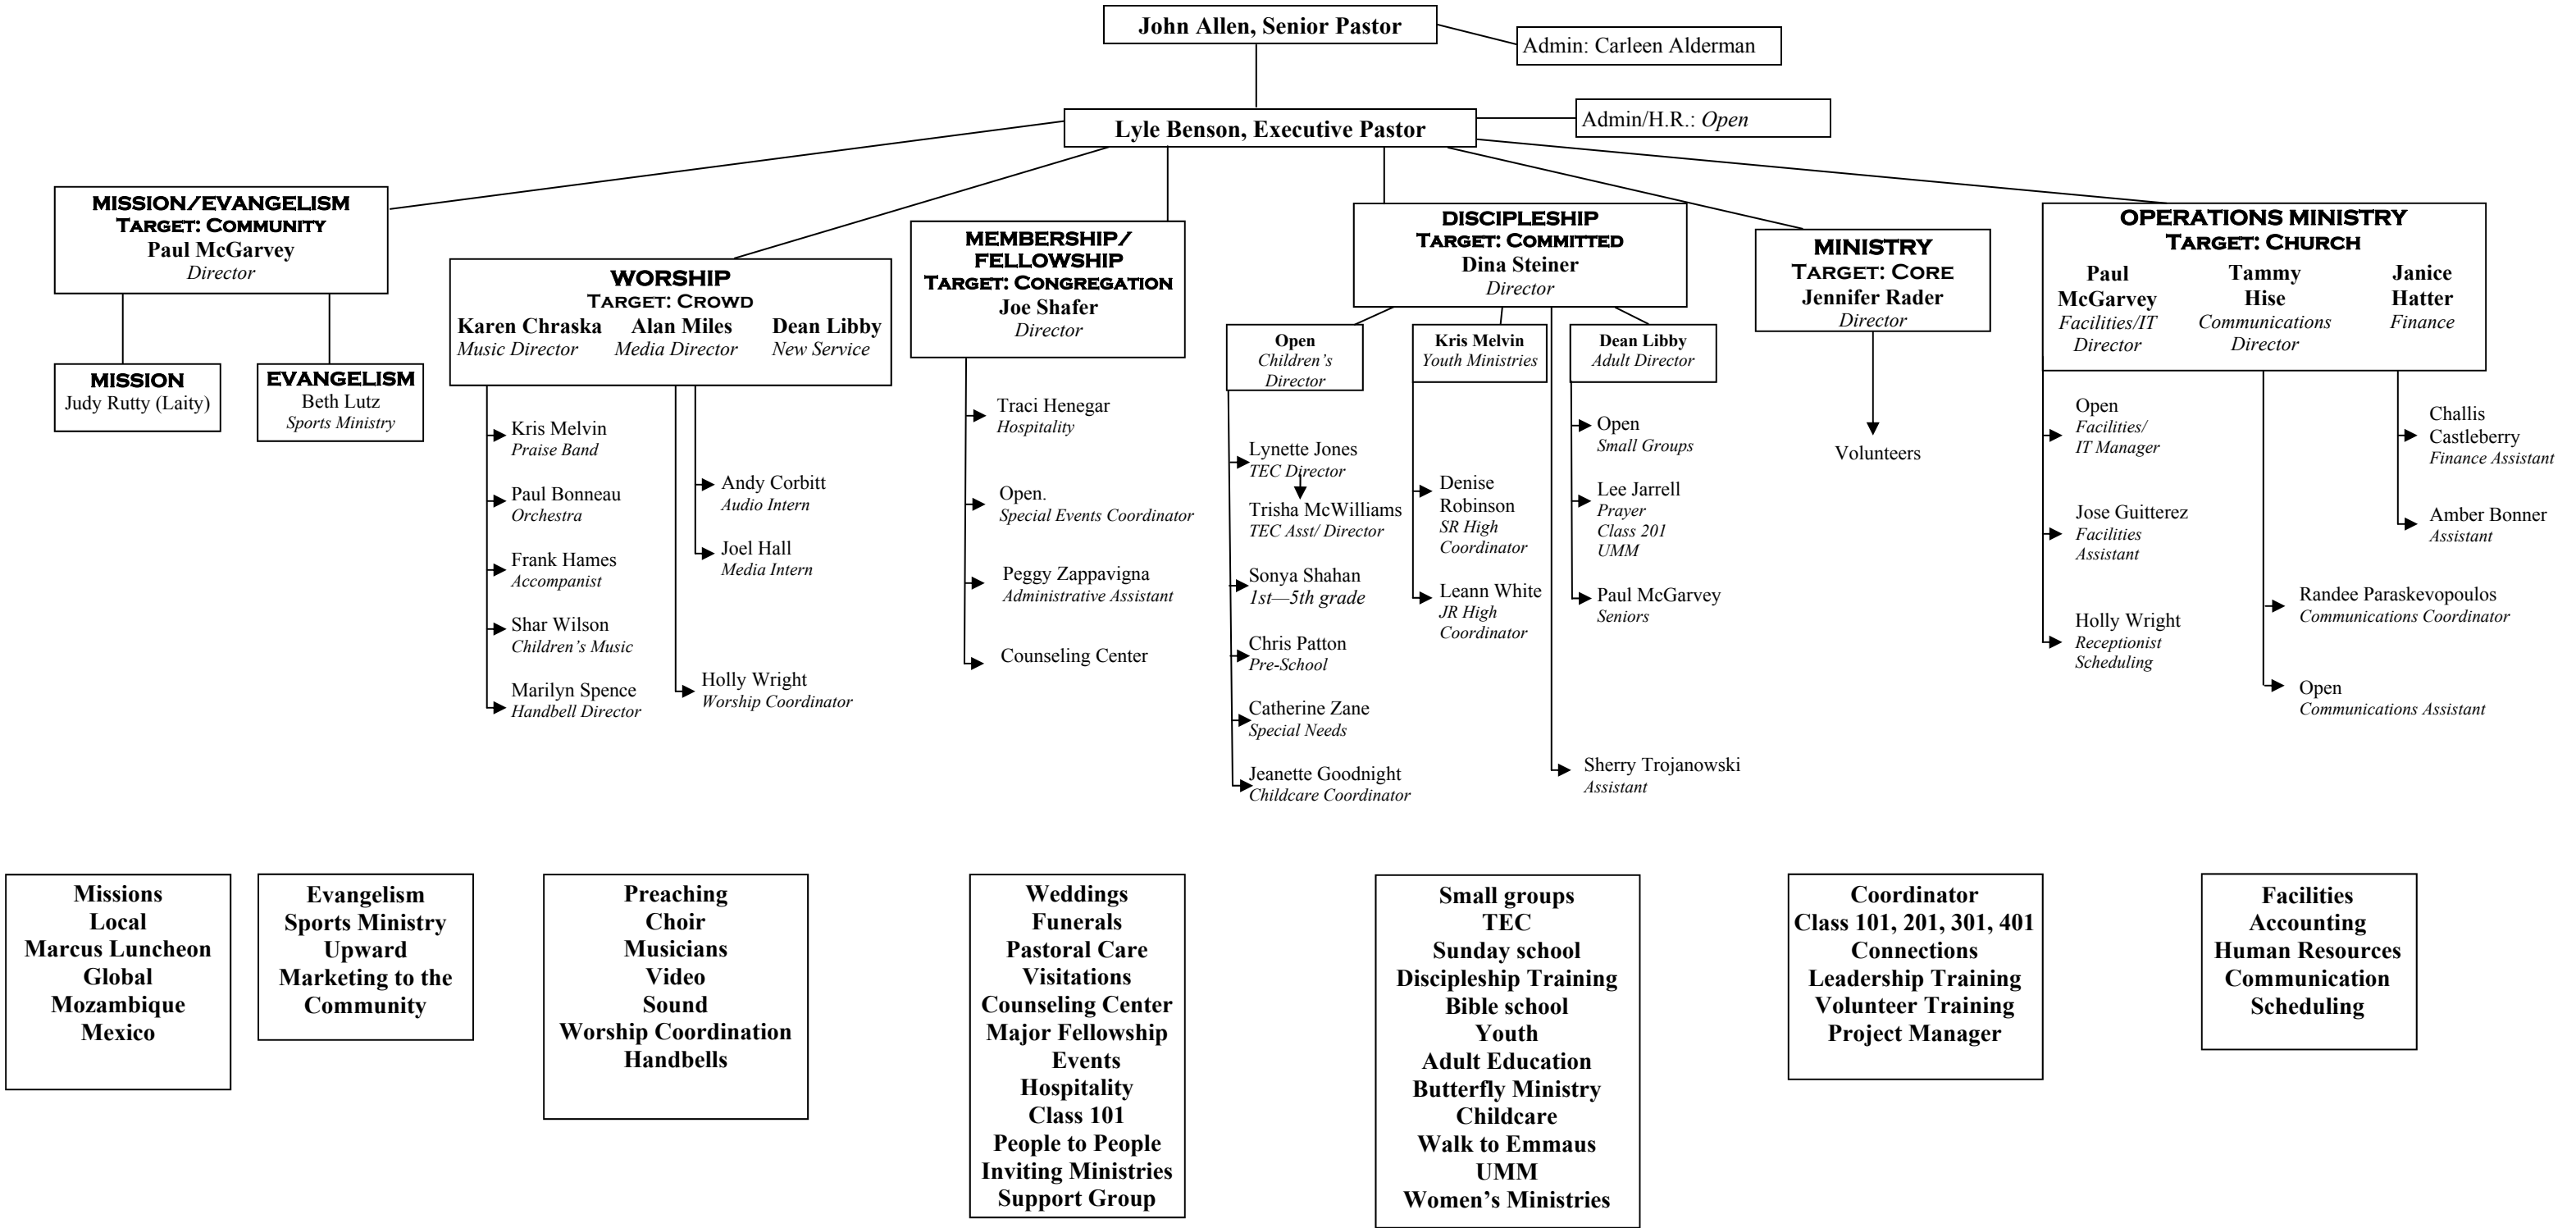

TRIETSCH PURPOSE CHART
DECEMBER 2007
PURPOSE DRIVEN CHURCH MODEL

Missions
 Local
 Marcus Luncheon
 Global
 Mozambique
 Mexico

Evangelism
 Sports Ministry
 Upward
 Marketing to the
 Community

Preaching
 Choir
 Musicians
 Video
 Sound
 Worship Coordination
 Handbells

Weddings
 Funerals
 Pastoral Care
 Visitations
 Counseling Center
 Major Fellowship
 Events
 Hospitality
 Class 101
 People to People
 Inviting Ministries
 Support Group

Small groups
 TEC
 Sunday school
 Discipleship Training
 Bible school
 Youth
 Adult Education
 Butterfly Ministry
 Childcare
 Walk to Emmaus
 UMM
 Women's Ministries

Coordinator
 Class 101, 201, 301, 401
 Connections
 Leadership Training
 Volunteer Training
 Project Manager

Facilities
 Accounting
 Human Resources
 Communication
 Scheduling