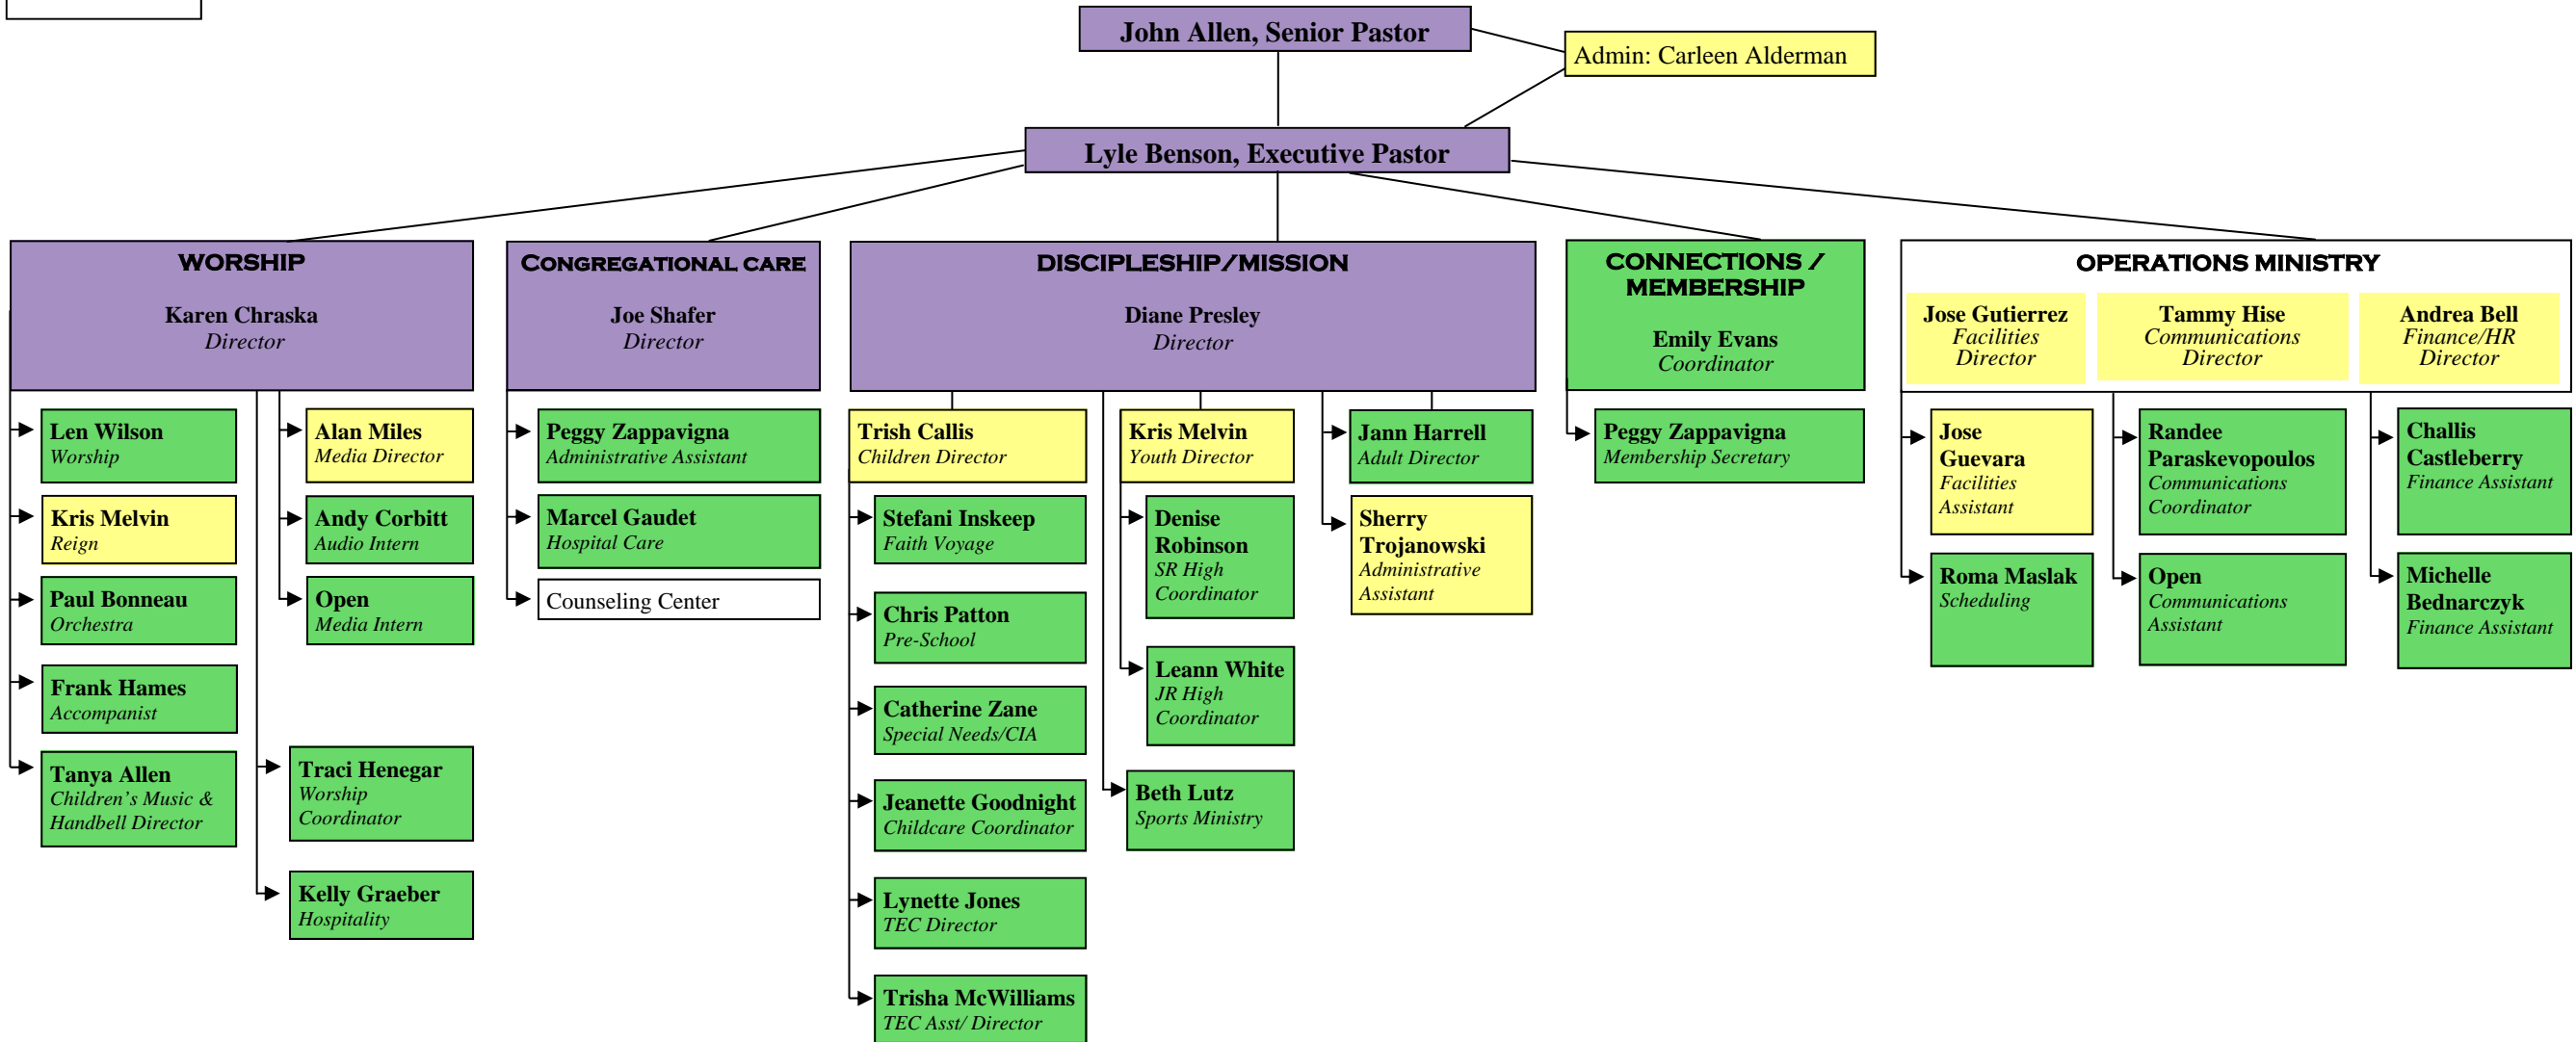

TRIETSCH ORGANIZATIONAL CHART
FEBRUARY 2010

Key

- Pastors
- Full-Time
- Part-Time

Choir
Handbells
Hospitality
Musicians
Orchestra
Preaching
Sound
Video
Worship Coordination

Counseling Center
Funerals
Pastoral Care
Support Groups
Visitations
Weddings

Missions (Global)
Missions (Local)
Missionaries
Cameroon
India
Mexico
Mozambique
Teacher Luncheon

Adult Education
Butterfly Ministry
Childcare
Discipleship Training
Small groups
Sports Ministry
Sunday school
TEC
UMM
Vacation Bible school
Walk to Emmaus
Women's Ministries
Youth

Connections
Hospitality
Inviting Ministries
Leadership Training
People to People
Project Manager
Volunteer Training

Accounting
Communication
Facilities
Human Resources
Marketing to the Community